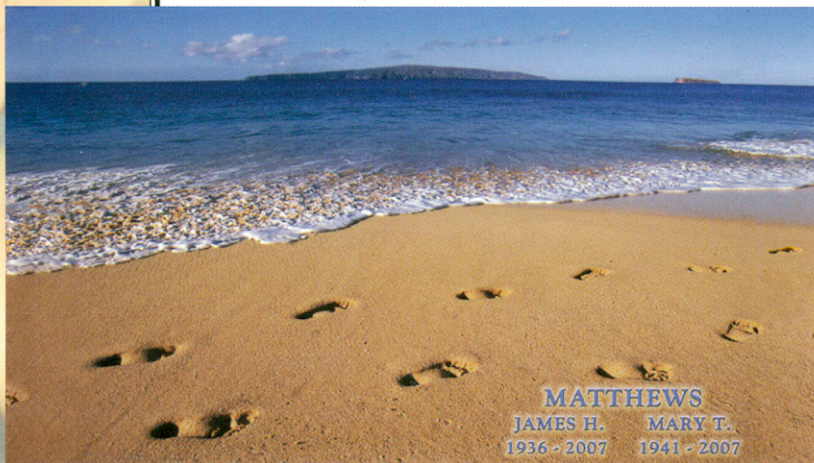

### NICHE FRONTS

Custom niche fronts can be made from your own family portraits, favorite photographs of special moments, vacations, hobbies...or a collage of photographs that are important to you and your loved ones. You can also choose from our standard backdrops of professional photographs and customize by adding meaningful epitaphs.

*Open Bible with favorite passage*

*Lighthouse*

*Beach Scene companion niche front*