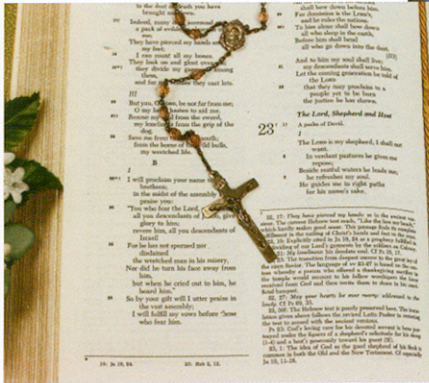

Bible/Rosary